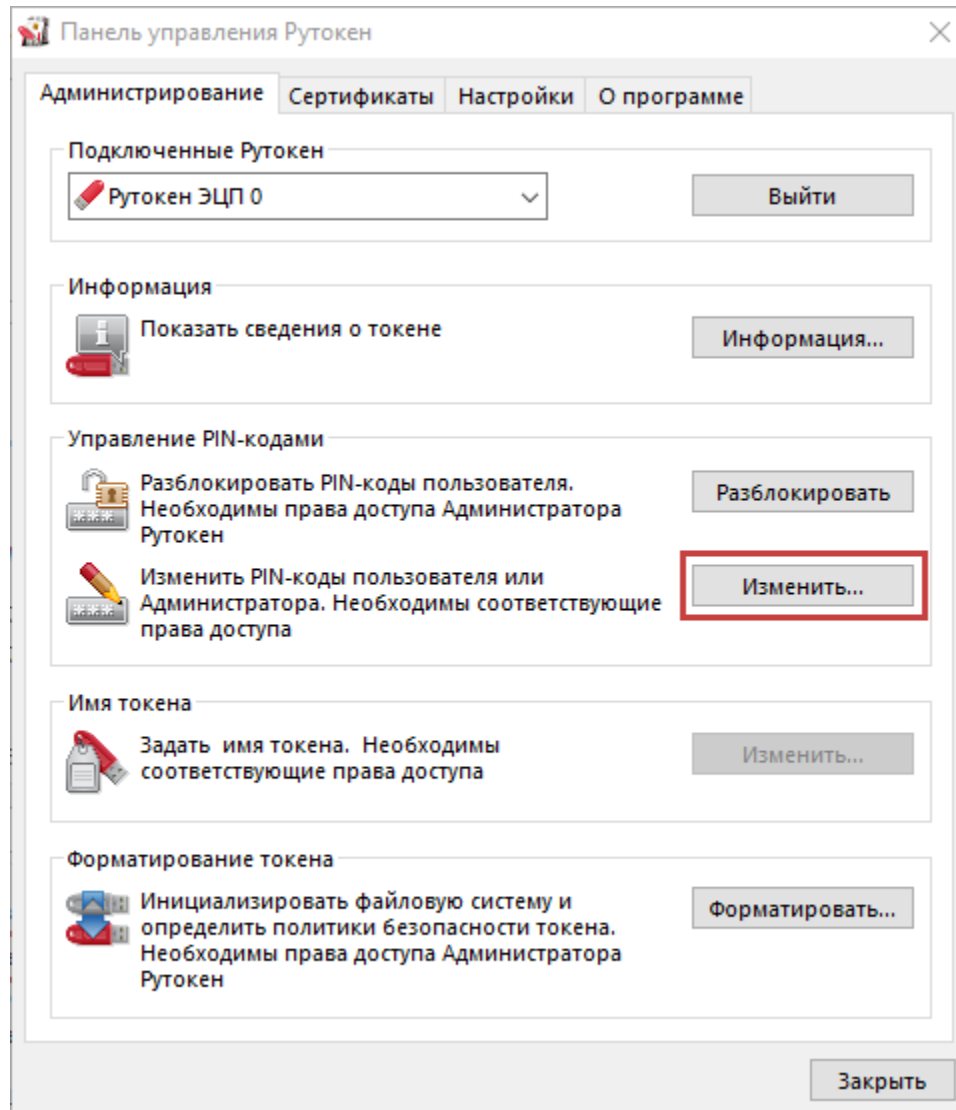

RU1024

PIN-

PIN- - 12345678

PIN- - 87654321

PIN- (), PIN- , , :

" " _ " " "

The image shows two windows from the 'Панель управления Рутокен' (Rutoken Management Panel). The main window is in the 'Администрирование' (Administration) tab. It features several sections: 'Подключенные Рутокен' (Connected Rutoken) with a dropdown menu showing 'Рутокен ЭЦП 0' and a 'Ввести PIN-код...' button; 'Информация' (Information) with a 'Показать сведения о токене' button and an 'Информация...' button; 'Управление PIN-кодами' (PIN Code Management) with options to 'Разблокировать' (Unlock) or 'Изменить...' (Change...); 'Имя токена' (Token Name) with an 'Изменить...' button; and 'Форматирование токена' (Token Formatting) with a 'Форматировать...' button. A secondary dialog box titled 'Информация о Рутокен' (Rutoken Information) is open, displaying various technical details. The 'PIN-код Пользователя' (User PIN) is highlighted in red, showing it can be changed by both the user and the administrator.

"PIN- :", :

1. PIN- .

. , PIN- "" - PIN- . PIN- .

1. " " " - " PIN-
2. " " PIN-
3. " " "..."
4. PIN-

1. " " " - " PIN-
2. " " " ..."
3. PIN-

PIN- , , .

, .

PIN- .