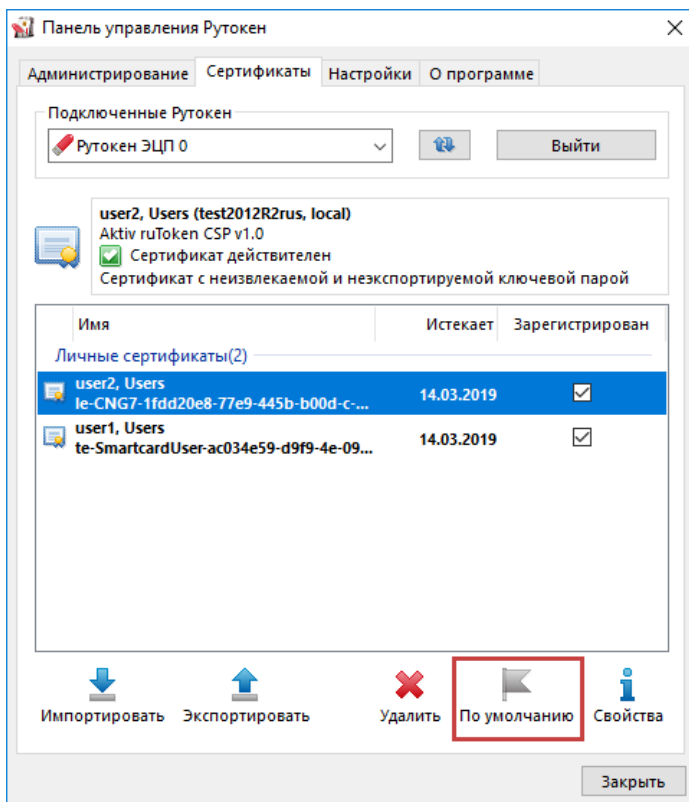

# RU1039

/ RDP/VPN

RDP/VPN , , " " " " .

, RDP/VPN, . . .

, " " .

•

, " " - " " .

" PIN-" .