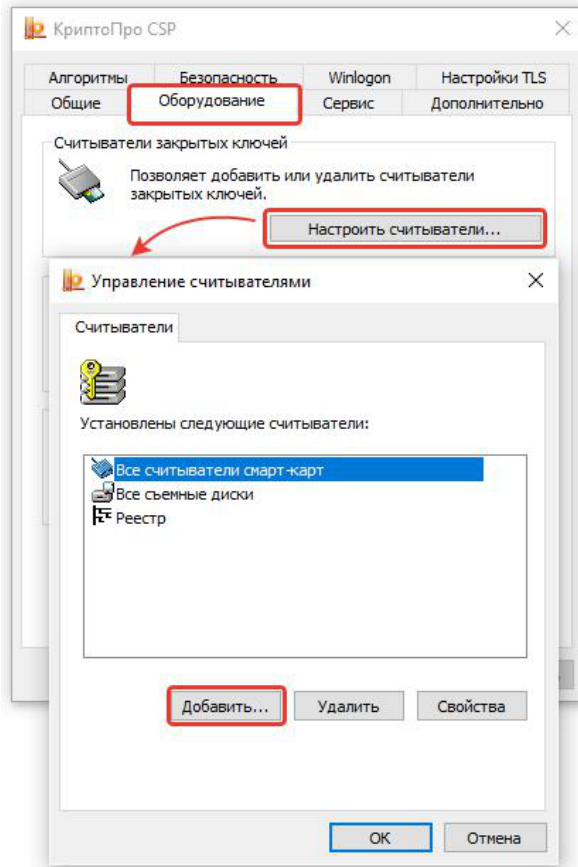

CP1018

CSP Lite micro SD

Lite micro SD, "CSP"

1. "CSP"

2. "" - "" - "" - ""

3. ""

4. " " " " " SD"

5. - ""