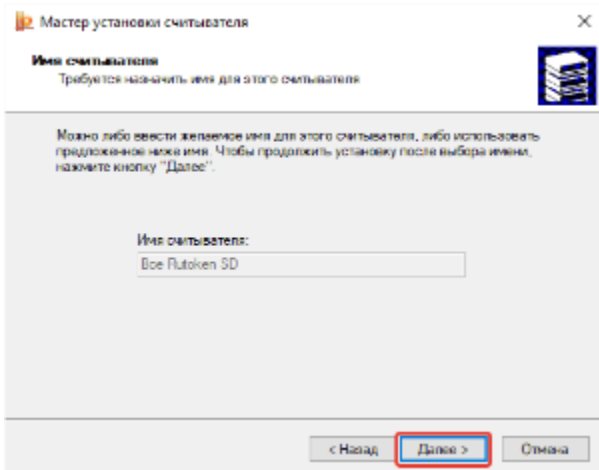

CP1018

CSP Lite micro SD

Lite micro SD, "CSP"

1. "CSP"

2. "" - "" - "" - ""

3. ""

4. " " " " " SD"

5. - ""