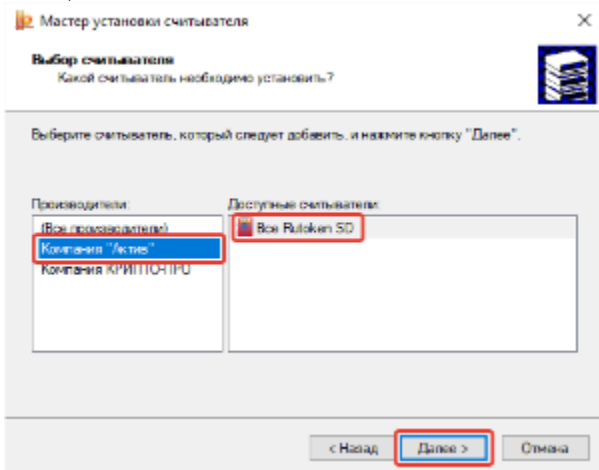

CP1018

CSP Lite micro SD

Lite micro SD, "CSP"

1. "CSP"

2. "" - "" - "" - ""

3. ""

4. " " " " " SD"

5. - ""