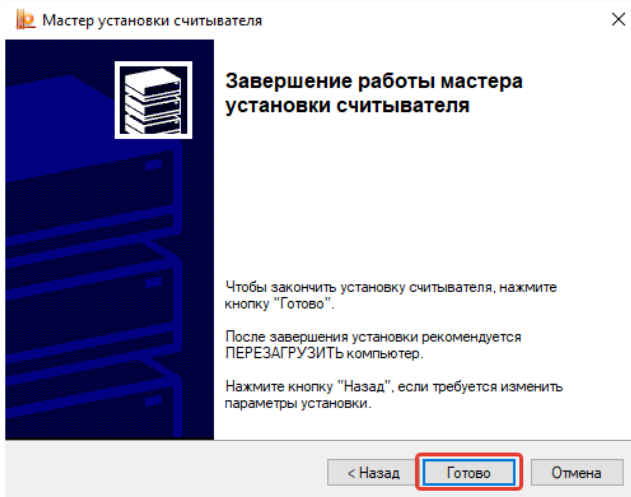

7. ""

Lite micro SD " CSP"