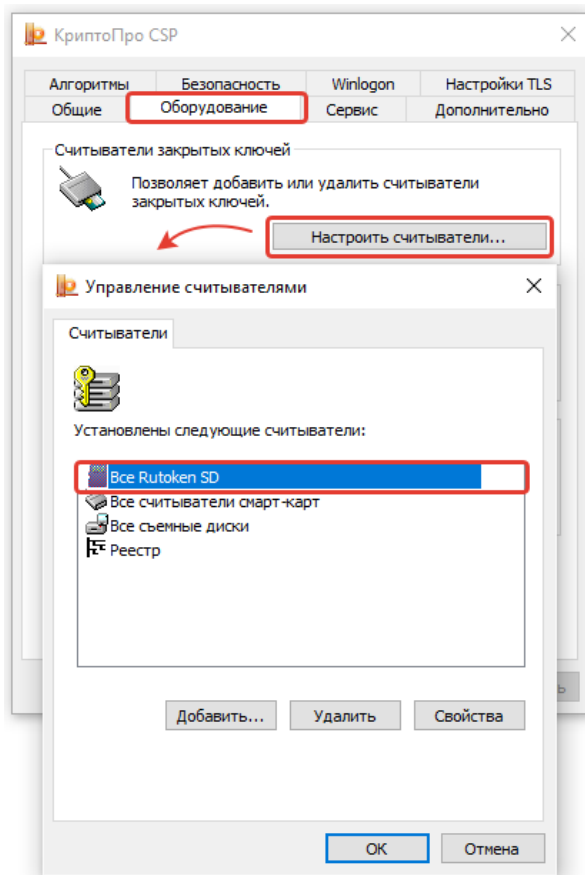

7. ""

Lite micro SD " CSP"