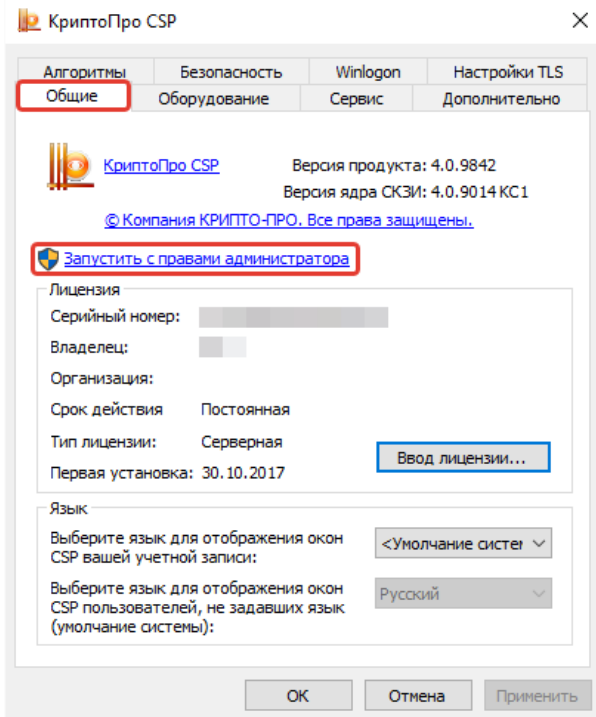

CP1018

CSP Lite micro SD

Lite micro SD, "CSP"

1. "CSP"

2. "" - "" - "" - ""

3. ""

4. " " " " " SD"

5. - ""