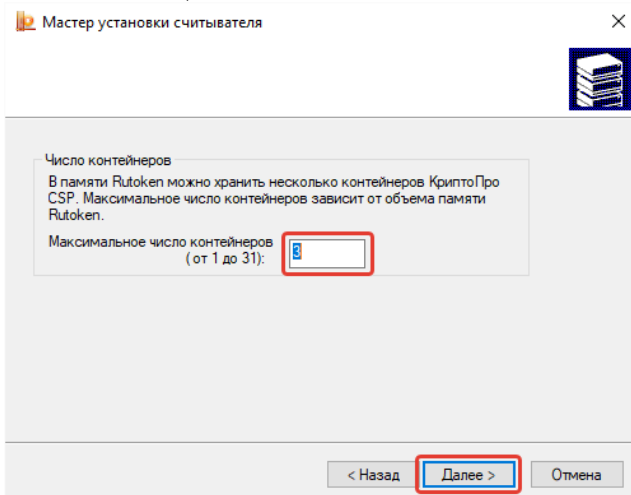

6. Lite micro SD, .