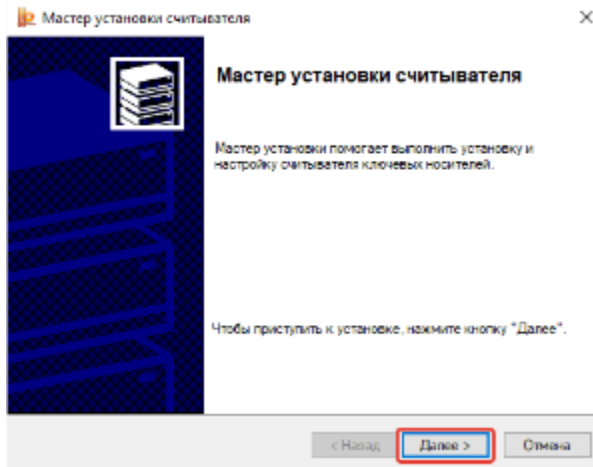

CP1018

CSP Lite micro SD

Lite micro SD, "CSP"

1. "CSP"

2. "" - "" - "" - ""

3. ""

4. " " " " " SD"

5. - ""