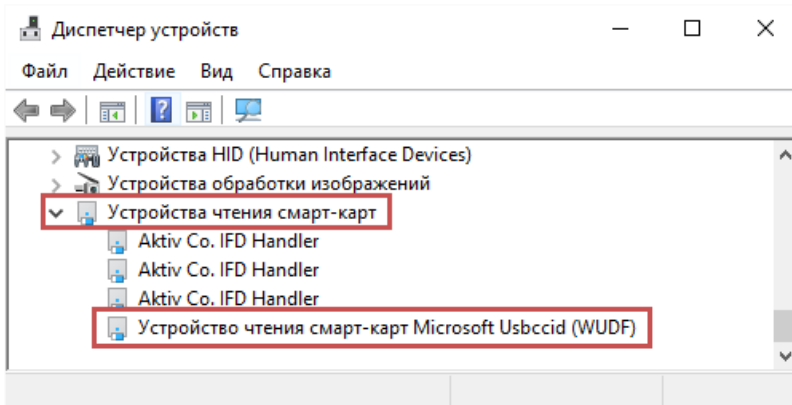

2.0, Lite " -"

* "USB Smart Card reader", "Rutoken ECP" "Rutoken Lite"