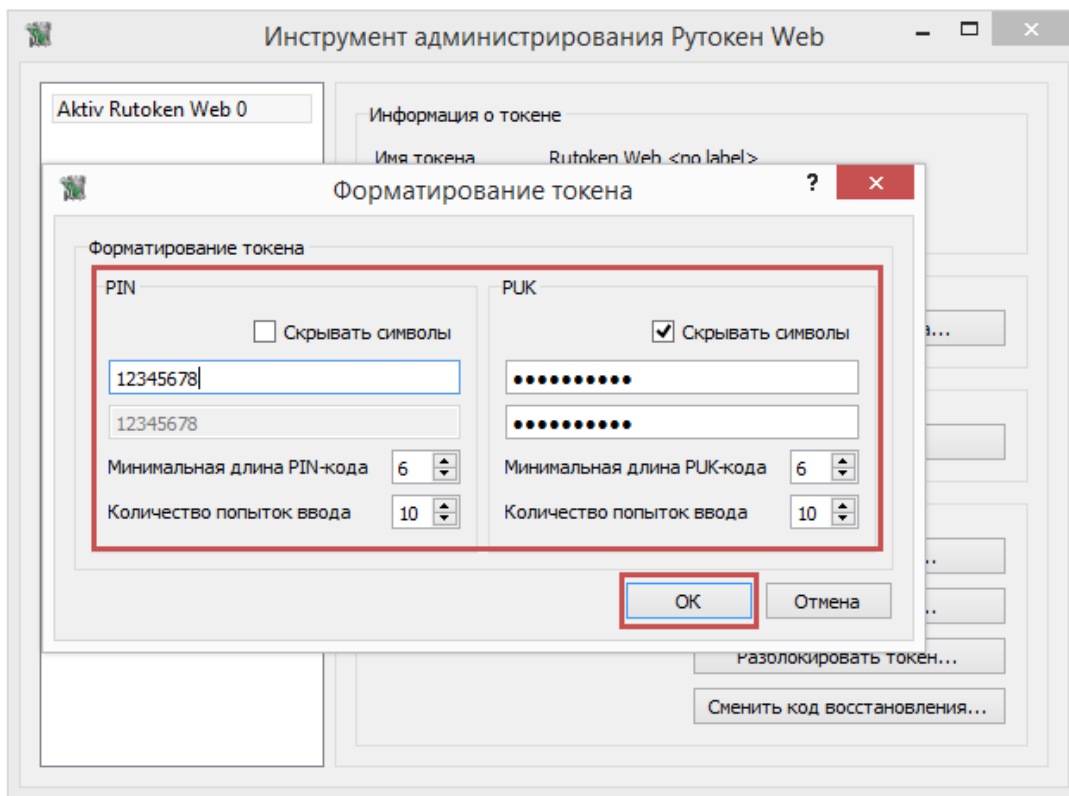

RU1016

Web

Web

Web " Windows", .

" Windows" (rtwUtil.exe). Ctrl + Shift , , " ..."

" " PIN- PUK-, " " :

- PIN- - PIN- (6 32),
- (PIN) - PIN- (3 10), -
- PUK- - PUK- (6 32),
- (PUK) - PUK- (3 10), - Web

""