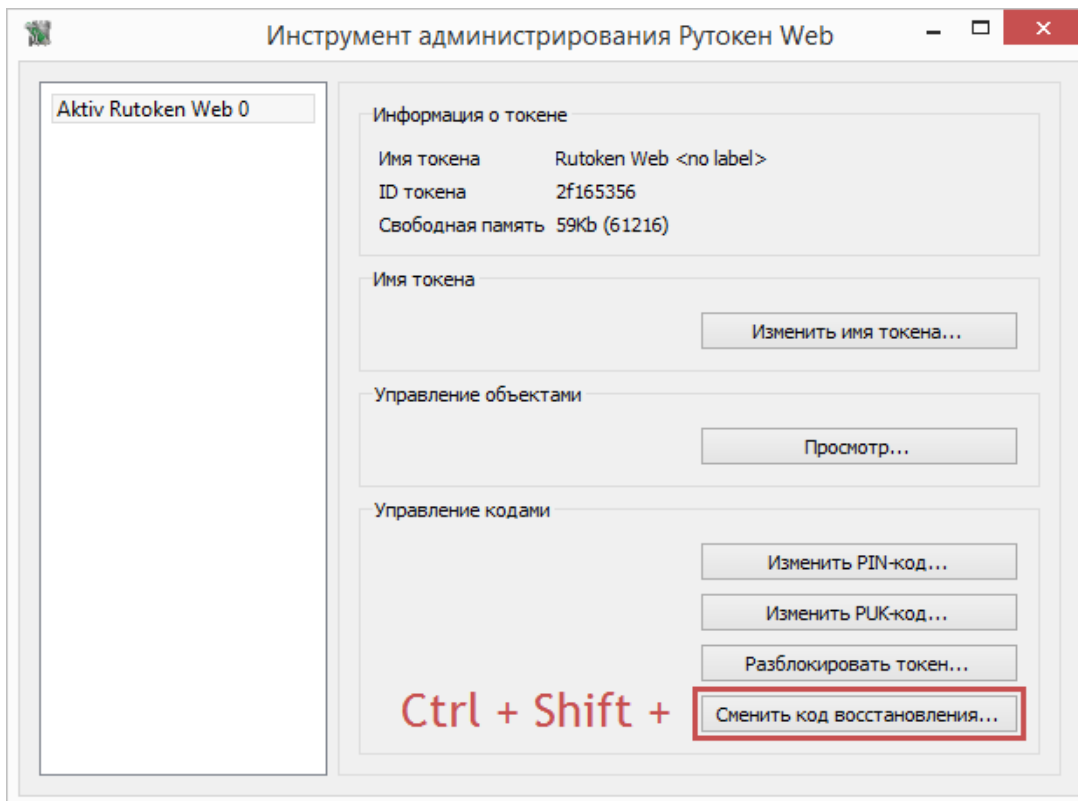

RU1016

Web

Web

Web " Windows", .

" Windows" (rtwUtil.exe). Ctrl + Shift , , " ..."

" " PIN- PUK-, " " :

- PIN- - PIN- (6 32),
- (PIN) - PIN- (3 10), -
- PUK- - PUK- (6 32),
- (PUK) - PUK- (3 10), - Web

""