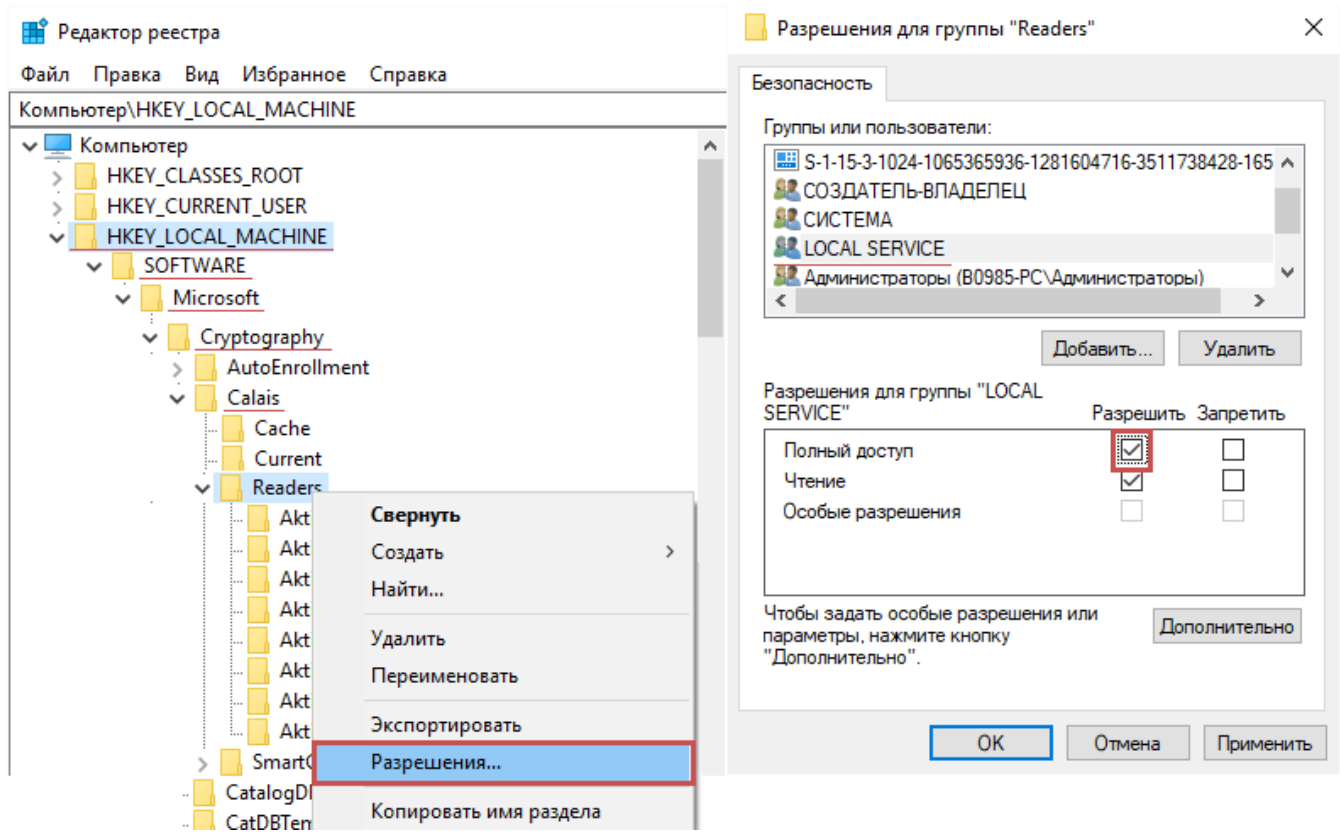

(*) - :

""

" " LO

""

Local Service

2., "" NT AUTHORITY\LocalService (" - " - " - ").

./.

3. // - (!).